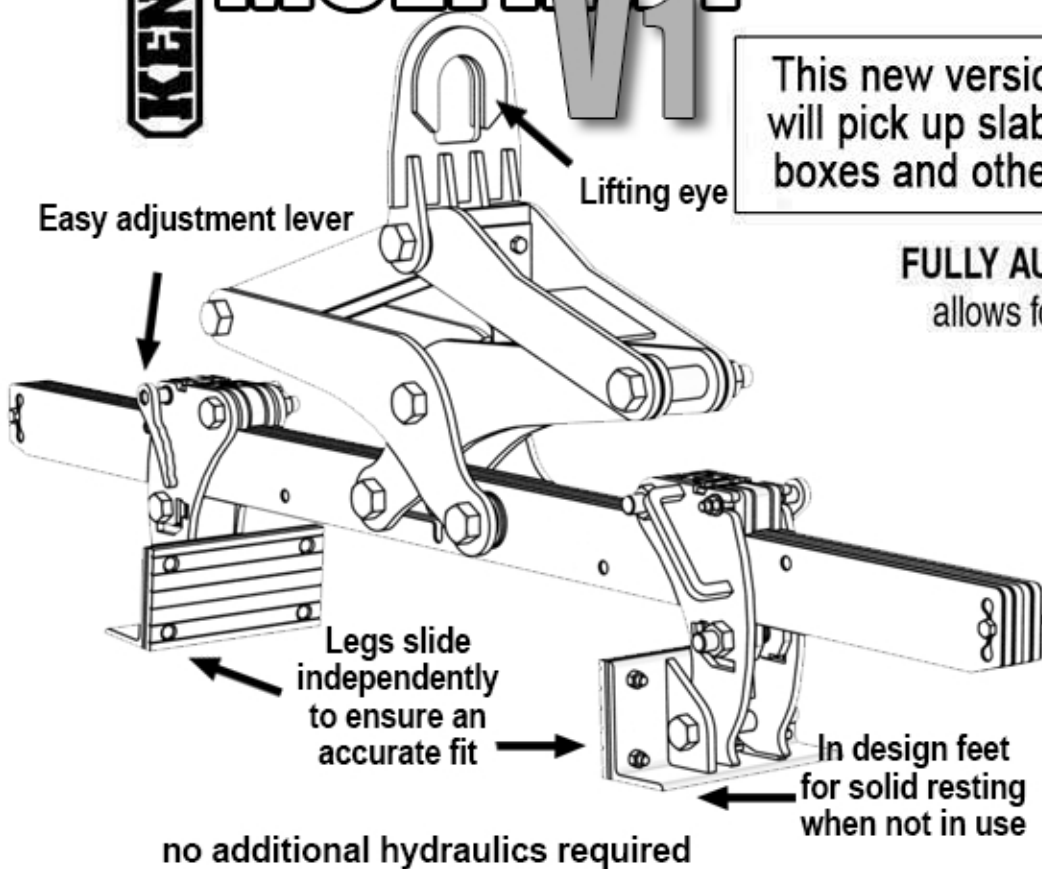

KENCO MULTILIFT V1

This new version of the Multilift will pick up slabs, block, culvert boxes and other precast items.

FULLY AUTOMATIC ACTUATOR
allows for hands-free placement

LEGS ADJUST TO DIFFERENT WIDTHS FOR DIFFERENT JOBS

- **Easily adjust legs to width**
- **Grip ranges from 0 to 68 inches**
- **Elastomer pads grab securely**
- **Lift capacities of 8000 pounds**
- **Adjustable grips: just flip a lever to change the width - up to 68 inches wide!**
- **pads tilt to align on sloped surfaces**
- **can be configured to grab from the inside out for lifting culvert boxes**
- **6 by 12 inch pads will safely lift up to 8000 pound capacities**

model	weight LBS/kg	capacity LBS/kg	range INCHES/cm
ML3K0T30	105/47.62	3000/1360	0 - 30/0 - 76.2
ML8K0T13	400/187.43	8000/3628.73	0 - 13/0 - 33.02
ML8K10-48	470/213.18	8000/3628.73	10 - 48/0 - 121.92
ML8K10-68	530/240.40	8000/3628.73	10 - 68/0 - 172.72